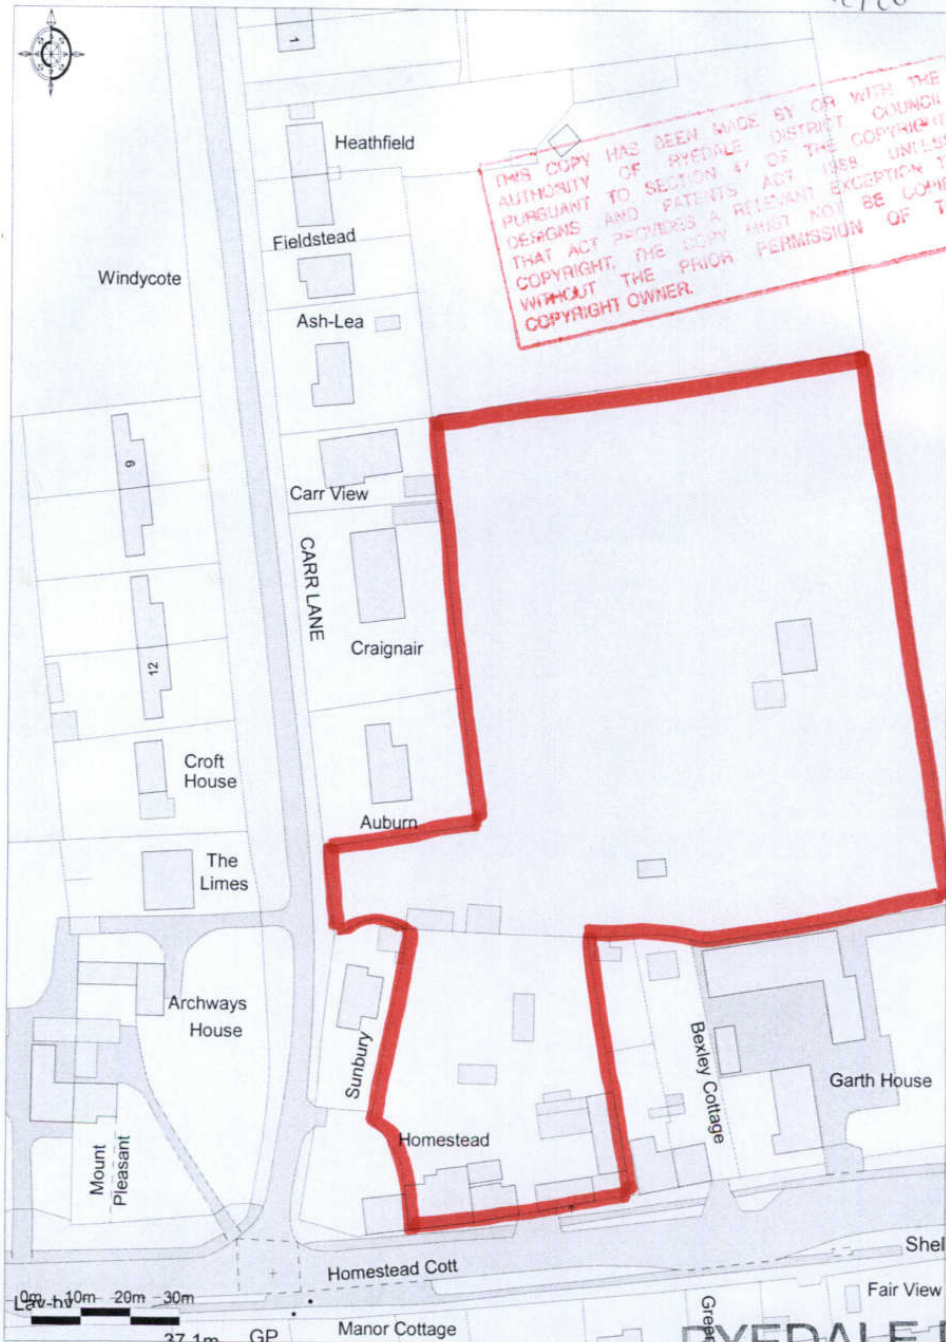

The Homestead
East Heselerton

Promap
Ordnance Survey © Crown Copyright 2015. All rights reserved.
License number 100022432. Plotted Scale - 1:1250

RYEDALE DM

22 DEC 2015
DEVELOPMENT
MANAGEMENT